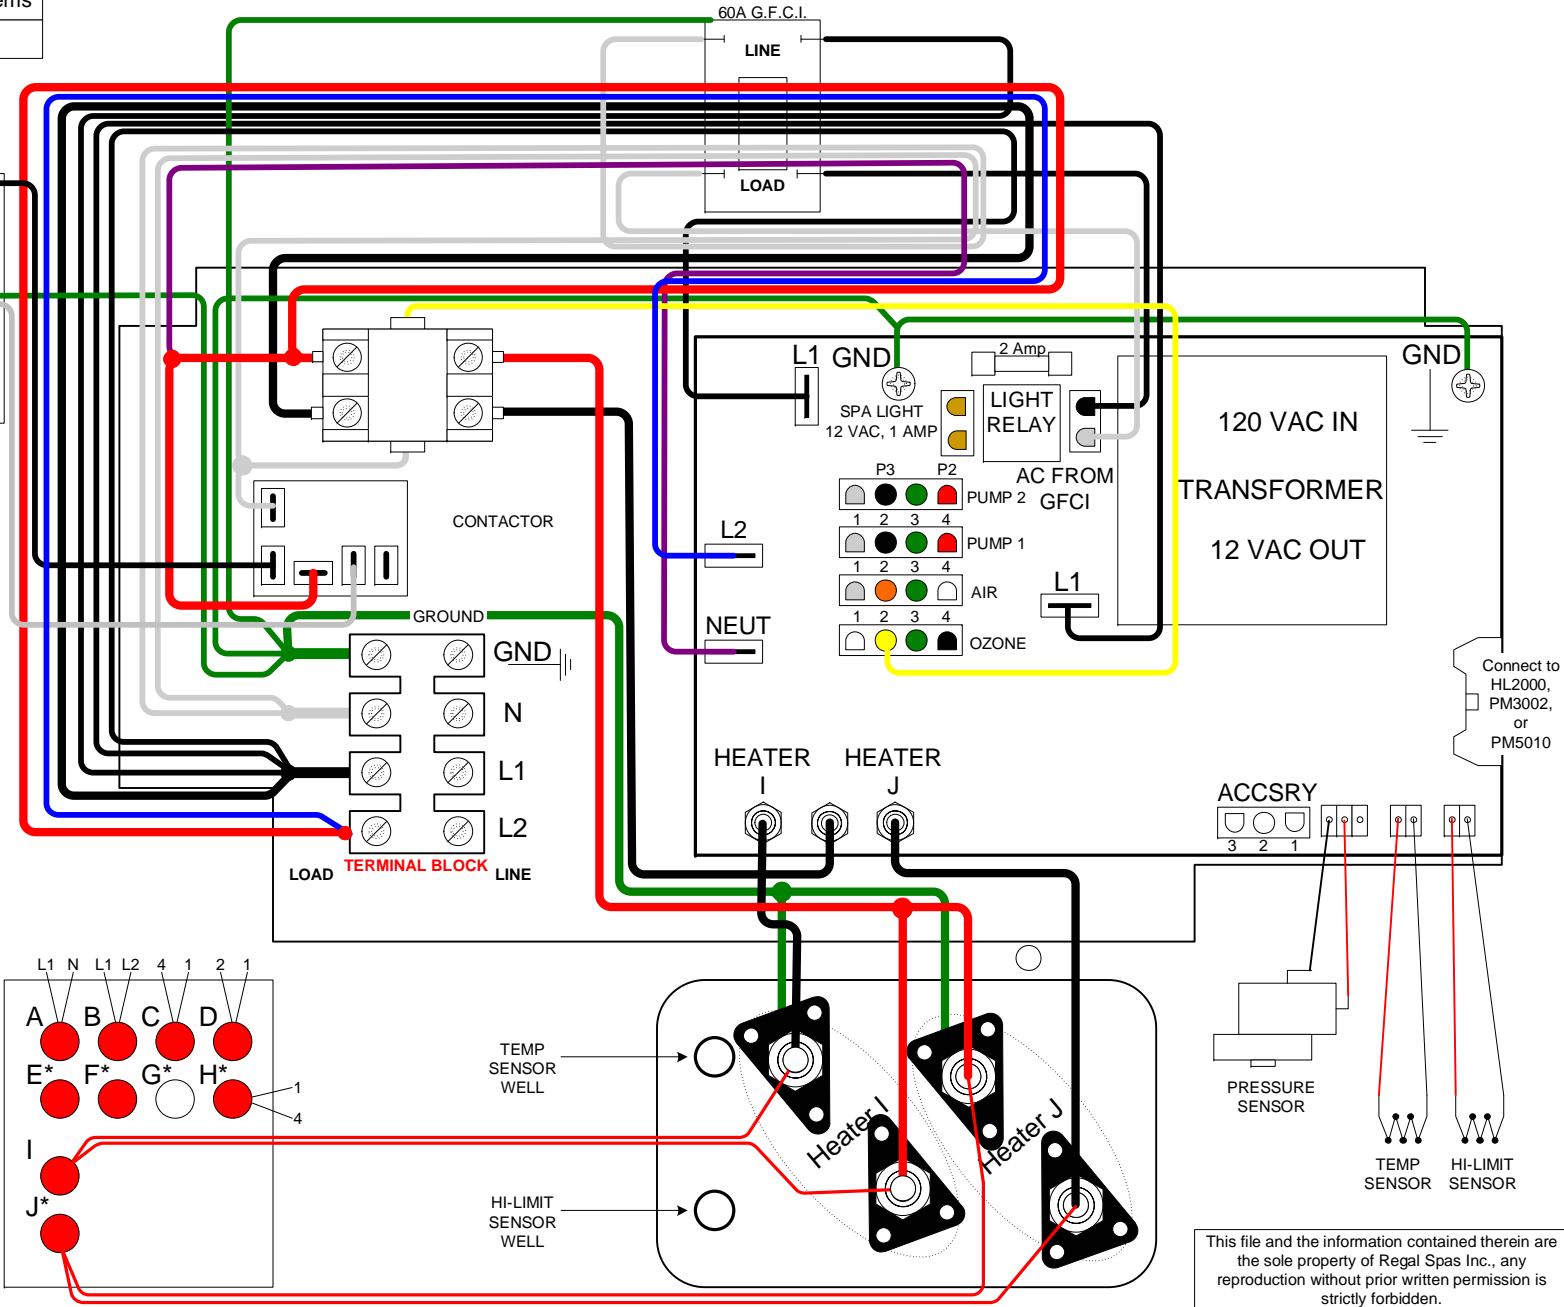

REGAL SPAS, INC.		
MEGATROL™ SERIES-230		
MODEL:	MT60TP2B2DH5S1A1GT	
240V	60A. Service	60 Hz
REVISION:	06/11/08	* Optional Items
PC Board Part Number: 2635-120		

WARNING: MUST BE WIRED PER NATIONAL ELECTRIC CODE AND ALL LOCAL CODES AND REGULATIONS.

NOTE: To supply 120V to the heater, move RED wire on load side of **Terminal Block** from RED (L2) to WHITE (N).

NOTE: To supply 120V to the pump, move BLUE wire on load side of **Terminal Block** from RED (L2) to WHITE (N).

MT60TP2B2DH5S1A1GT	
MT =	Megatrol Series
60 =	60 Amp Service
TP2 =	Triple Pumps 240V
B2 =	Pump 4 240V
DH5 =	Dual Heaters, 2 x 5.5kW
S1 =	Receptacle 120V
A1 =	Receptacle 120V
G =	G.F.C.I.

Indicator Lights Connections		
A	→ 120V Power	[L1,N]
B	→ 240V Power	[L1,L2]
C	→ Low Pump	[4,1]
D	→ High Pump	[2,1]
E*	→ Pump 2	[4,1]
F*	→ Pump 3	[4,1]
G*	→	
H*	→ Pump 4	[4,1]
I	→ Heater 1	
J*	→ Heater 2	
* Optional Items		