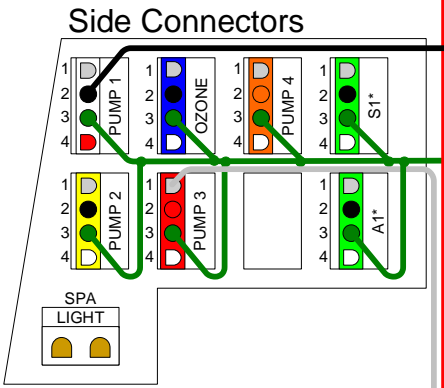

REGAL SPAS, INC.		
MEGATROL™ SERIES-230		
MODEL:	MT60TP2B2DH5S1A1GT	
240V	60A. Service	60 Hz
REVISION:	06/11/08	* Optional Items
PC Board Part Number: 2635-120		

WARNING: MUST BE WIRED PER NATIONAL ELECTRIC CODE AND ALL LOCAL CODES AND REGULATIONS.

NOTE: To supply 120V to the heater, move RED wire on load side of **Terminal Block** from RED (L2) to WHITE (N).

NOTE: To supply 120V to the pump, move BLUE wire on load side of **Terminal Block** from RED (L2) to WHITE (N).

MT60TP2B2DH5S1A1GT	
MT =	Megatrol Series
60 =	60 Amp Service
TP2 =	Triple Pumps 240V
B2 =	Pump 4 240V
DH5 =	Dual Heaters, 2 x 5.5kW
S1 =	Receptacle 120V
A1 =	Receptacle 120V
G =	G.F.C.I.

Indicator Lights Connections		
A	→ 120V Power	[L1,N]
B	→ 240V Power	[L1,L2]
C	→ Low Pump	[4,1]
D	→ High Pump	[2,1]
E*	→ Pump 2	[4,1]
F*	→ Pump 3	[4,1]
G*	→	
H*	→ Pump 4	[4,1]
I	→ Heater 1	
J*	→ Heater 2	
* Optional Items		