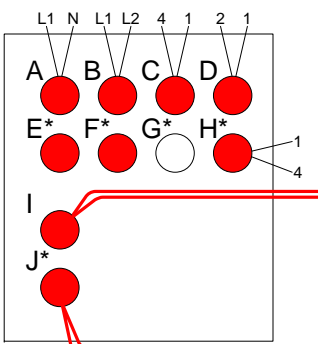

REGAL SPAS, INC.		
MEGATROL™ SERIES-230		
MODEL:	MT60TP2B2DH5S1A1GT	
240V	60A. Service	60 Hz
REVISION:	06/11/08	* Optional Items
PC Board Part Number: 2635-120		

WARNING: MUST BE WIRED PER NATIONAL ELECTRIC CODE AND ALL LOCAL CODES AND REGULATIONS.

NOTE: To supply 120V to the heater, move RED wire on load side of **Terminal Block** from RED (L2) to WHITE (N).

NOTE: To supply 120V to the pump, move BLUE wire on load side of **Terminal Block** from RED (L2) to WHITE (N).

MT60TP2B2DH5S1A1GT	
MT =	Megatrol Series
60 =	60 Amp Service
TP2 =	Triple Pumps 240V
B2 =	Pump 4 240V
DH5 =	Dual Heaters, 2 x 5.5kW
S1 =	Receptacle 120V
A1 =	Receptacle 120V
G =	G.F.C.I.

Indicator Lights Connections		
A	→ 120V Power	[L1,N]
B	→ 240V Power	[L1,L2]
C	→ Low Pump	[4,1]
D	→ High Pump	[2,1]
E*	→ Pump 2	[4,1]
F*	→ Pump 3	[4,1]
G*	→	
H*	→ Pump 4	[4,1]
I	→ Heater 1	
J*	→ Heater 2	
* Optional Items		