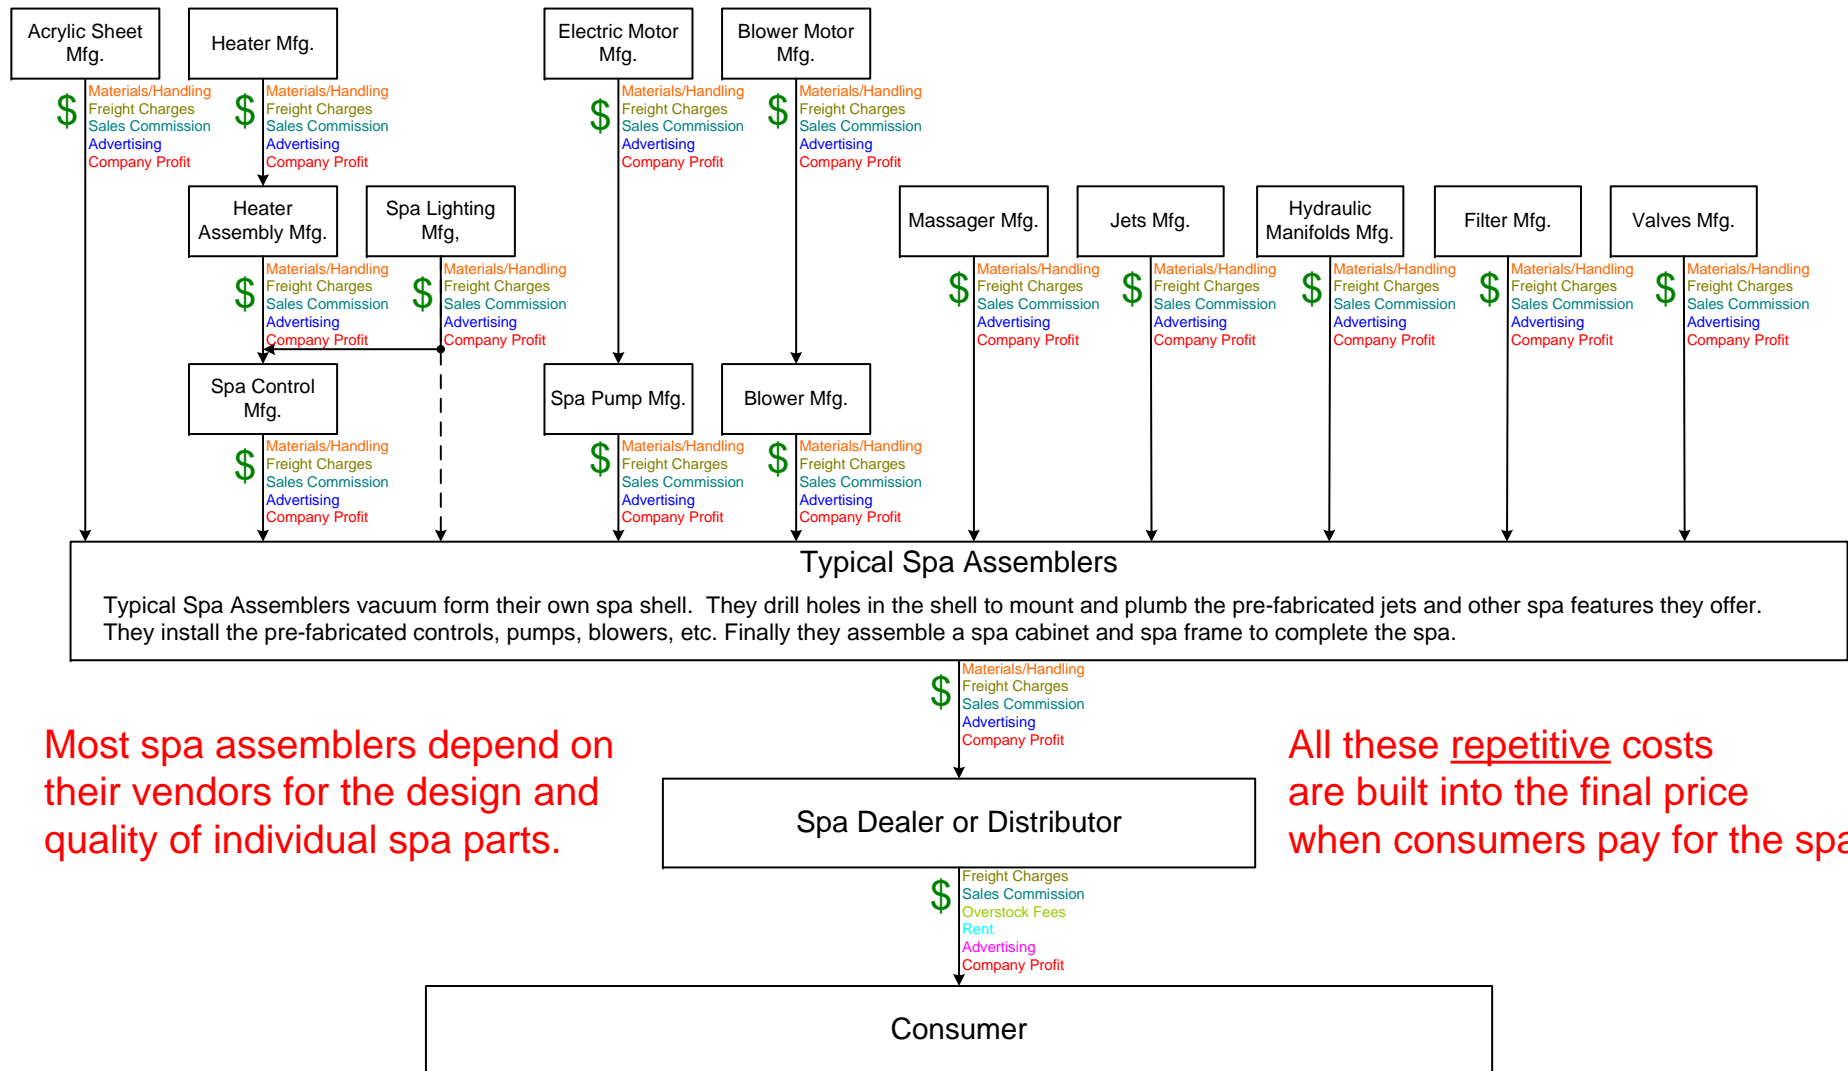

# Typical Spa Manufacturers Material Flowchart

Most spa assemblers depend on their vendors for the design and quality of individual spa parts.

All these repetitive costs are built into the final price when consumers pay for the spa!